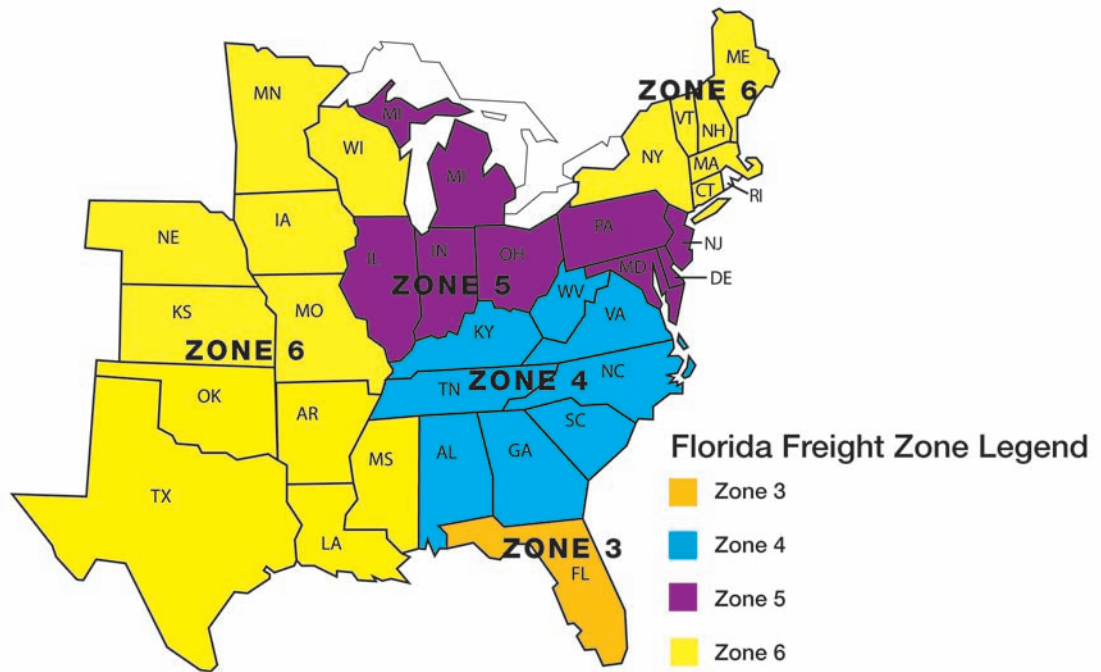

Popular high-density "Pull & Pack" liners

2012 Freight Rates from Pennsylvania

RTD GARDENS/ASTERS/IGLOO MUMS 102 Tray	Box Qty 300	Contact Pennsylvania office at 800.321.9573 for freight rates
---	----------------	--